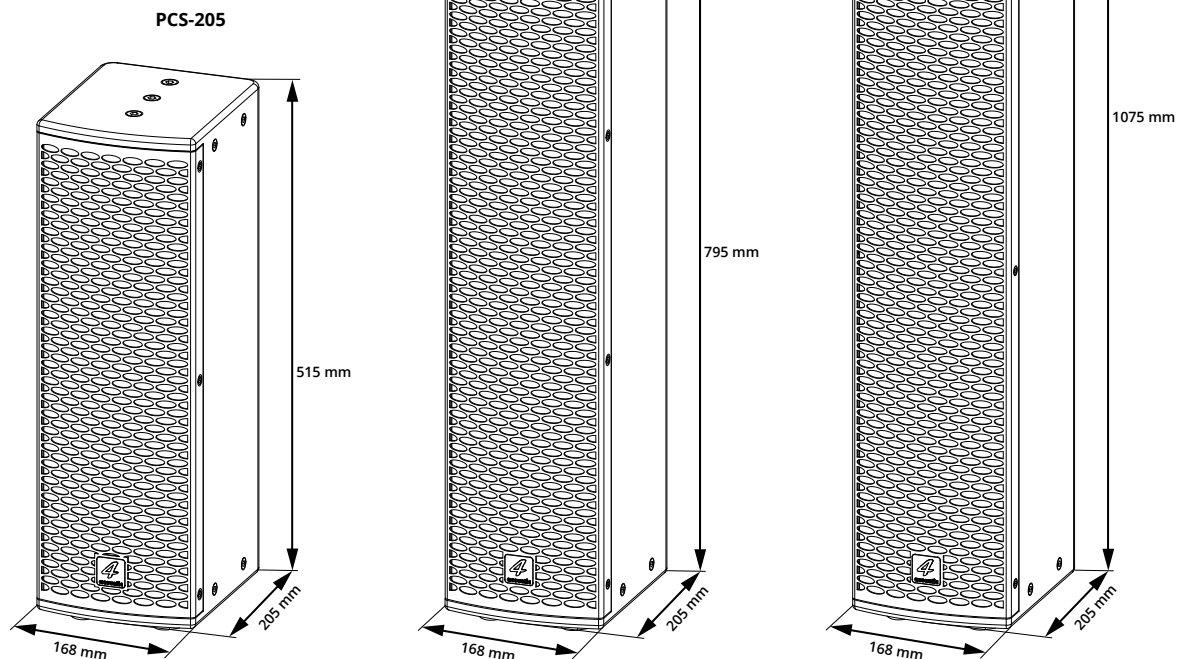

Model Name	PCS-205	PCS-405	PCS-605
GS1 (EAN) CODE	4260318510332	4260318510349	4260318510356
System Type	2x5"+1" Vertikal Array	4x5"+1" Vertikal Array	6x5"+1" Vertikal Array
Power Rating	200 W AES 400 W program 800 W peak	350 W AES 700 W program 1400 W peak	500 W AES 1000 W program 2000 W peak
Frequency Range (+/- 3 dB)	80 Hz - 20 kHz	77 Hz - 20 kHz	75 Hz - 20 kHz
Coverage Pattern (hvx)	100°x40°	100°x40°	100°x40°
Sensitivity	95 dB 1w/1m	97 dB 1w/1m	99 dB 1w/1m
Maximum SPL	123 dB	127 dB	132 dB
Woofer	2 x STG-X05	4 x STG-X05	6 x STG-X05
Driver	1 x STG-44S	1 x STG-44S	1 x STG-44S
Nominal Impedance	4 Ohm	8 Ohm	12 Ohm
Input Connectors	2 x Neutrik NL4 Socket parallel 1+/1-	2 x Neutrik NL4 Socket parallel 1+/1-	2 x Neutrik NL4 Socket parallel 1+/1-
Suspension/Mounting	VESA 75 (Backside) 35 mm pole socket 12 x M8 suspension U-Profil-Base	VESA 75 (Backside) 35 mm pole socket 12 x M8 suspension U-Profil-Base	VESA 75 (Backside) 35 mm pole socket 12 x M8 suspension U-Profil-Base
Housing	Birch Multiplex	Birch Multiplex	Birch Multiplex
Coating	Anti-scratch Polyurethane coating	Anti-scratch Polyurethane coating	Anti-scratch Polyurethane coating
Dimensions (h/w/d)	515x205x168 mm	795x205x168 mm	1075x205x168 mm
Net weight	9,5 Kg	15,5 Kg	20,0 Kg