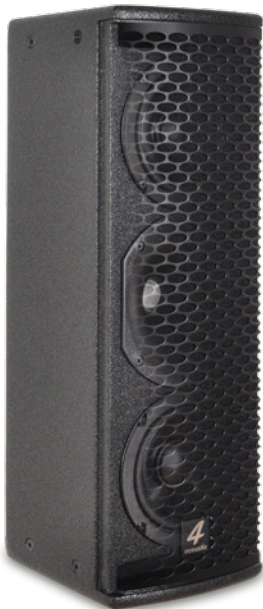

# VERTICAL ARRAY

PCS-X-05 vertical column speaker

- PCS-205 2x5"+1" Vertical Array
- PCS-405 4x5"+1" Vertical Array
- PCS-605 6x5"+1" Vertical Array

PCS-205/405/605 are modern 5" vertical array speakers for high speech intelligibility and sound quality even in acoustically difficult environments. They deliver a high sound pressure with an optimum operating distance. Precisely calculated protective circuits protect the built-in speaker components against thermal overload and guarantee a safe, long-life operation. The positioning of the 5" woofers as an array produced a balanced coverage pattern over the entire operating range. The horn for mid high frequency is located centrally offering a smooth transition and optimal dispersion. The high resolution 1" driver is mounted on a constant angle of 100°x40° horn. The Housing is made of high quality birch multiplex-wood and coated with extremely strong black color sand paint or all different RAL colors with different surface structures on request. For fixed installation, the housing has different mounting options. You can fix a VESA 75 bracket on the backside or our high-quality VLS installation accessories for roof, wall and truss mounting with totally 12 PCS M8 suspensions point. A shell type handle in the rear is designed for easy transportation and installation.

- Highest quality multiplex wood
- 5" vertical array speakers
- Extremely durable anti-scratch Polyurethane coating
- Suitable for touring, rental and installation
- Coverage pattern 100°x40°
- 35 mm pole socket for speaker stand
- High speech intelligibility
- 12 PCS M8 suspensions point